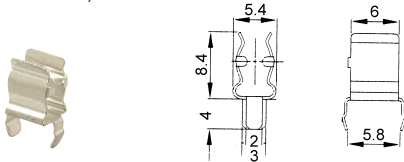

K2342
 Fuse holder (using fuse 5.2Ø x 20mm)

K234510
 Fuse holder W/cover (using fuse 5.2Ø x 20mm)
 250V 6.3A

K23421
 Fuse holder (using fuse 5.2Ø x 20mm)

K234515
 Fuse holder (using fuse 5.2Ø x 20mm)
 250V 6.3A

K234211
 Fuse holder (using fuse 5.2Ø x 20mm)

K234520 250V 8A
K234521
 Fuse holder (using fuse 6.35Ø x 31.75mm)
 mounted with
 M3 screws
 250V 10A

K23422
 Fuse holder (using fuse 6.4Ø x 31.75mm)

K234530
 Fuse holder W/O fuse (using fuse 5.2Ø x 20mm)
 250V 6.3A

K23423
 Fuse holder (using fuse 6.4Ø x 31.75mm)

K234535
 Fuse holder cover W/O fuse (for K234530)

K23430
 Fuse holder (using fuse 5.2Ø x 20mm / 6.4Ø x 31.75mm)

K234540
 Fuse holder (using fuse 6.35Ø x 31.75mm)
 300V 20A

K23441
 Fuse holder for K2394 ~ K2395

K234553
 Double fuse holder (using fuse 6.35Ø x 31.75mm)
 250V 10A
