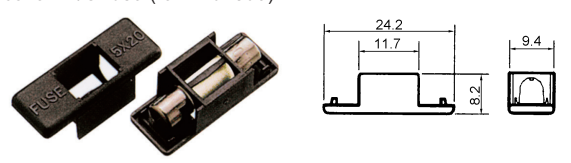

K2342
 Fuse holder (using fuse 5.2Ø x 20mm)

K234510
 Fuse holder W/cover (using fuse 5.2Ø x 20mm)
 250V 6.3A

K23421
 Fuse holder (using fuse 5.2Ø x 20mm)

K234515
 Fuse holder (using fuse 5.2Ø x 20mm)
 250V 6.3A

K234211
 Fuse holder (using fuse 5.2Ø x 20mm)

K234520 250V 8A
K234521
 Fuse holder (using fuse 6.35Ø x 31.75mm)
 mounted with
 M3 screws
 250V 10A

K23422
 Fuse holder (using fuse 6.4Ø x 31.75mm)

K234530
 Fuse holder W/O fuse (using fuse 5.2Ø x 20mm)
 250V 6.3A

K23423
 Fuse holder (using fuse 6.4Ø x 31.75mm)

K234535
 Fuse holder cover W/O fuse (for K234530)

K23430
 Fuse holder (using fuse 5.2Ø x 20mm / 6.4Ø x 31.75mm)

K234540
 Fuse holder (using fuse 6.35Ø x 31.75mm)
 300V 20A

K23441
 Fuse holder for K2394 ~ K2395

K234553
 Double fuse holder (using fuse 6.35Ø x 31.75mm)
 250V 10A
