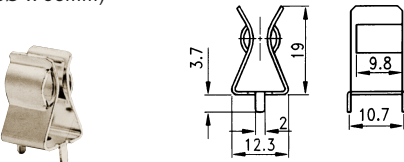

K23435
Fuse holder (using fuse 10.3Ø x 38mm)