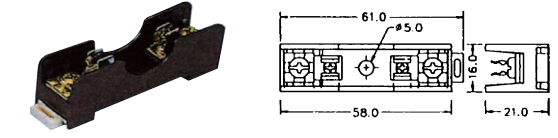

K234553
Double fuse holder (using fuse 6.35Ø x 31.75mm)
250V 10A

K234551
Fuse holder with lock (using fuse 6.35Ø x 31.75mm)
250V 10A