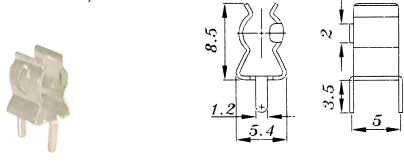

K2342
 Fuse holder (using fuse 5.2Ø x 20mm)

K234510
 Fuse holder W/cover (using fuse 5.2Ø x 20mm)
 250V 6.3A

K23421
 Fuse holder (using fuse 5.2Ø x 20mm)

K234515
 Fuse holder (using fuse 5.2Ø x 20mm)
 250V 6.3A

K234211
 Fuse holder (using fuse 5.2Ø x 20mm)

K234520 250V 8A
K234521
 Fuse holder (using fuse 6.35Ø x 31.75mm)
 mounted with
 M3 screws
 250V 10A

K23422
 Fuse holder (using fuse 6.4Ø x 31.75mm)

K234530
 Fuse holder W/O fuse (using fuse 5.2Ø x 20mm)
 250V 6.3A

K23423
 Fuse holder (using fuse 6.4Ø x 31.75mm)

K234535
 Fuse holder cover W/O fuse (for K234530)

K23430
 Fuse holder (using fuse 5.2Ø x 20mm / 6.4Ø x 31.75mm)

K234540
 Fuse holder (using fuse 6.35Ø x 31.75mm)
 300V 20A

K23441
 Fuse holder for K2394 ~ K2395

K234553
 Double fuse holder (using fuse 6.35Ø x 31.75mm)
 250V 10A
