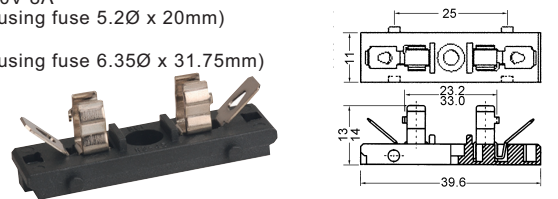

K2342
 Fuse holder (using fuse 5.2Ø x 20mm)

K234510
 Fuse holder W/cover (using fuse 5.2Ø x 20mm)
 250V 6.3A

K23421
 Fuse holder (using fuse 5.2Ø x 20mm)

K234515
 Fuse holder (using fuse 5.2Ø x 20mm)
 250V 6.3A

K234211
 Fuse holder (using fuse 5.2Ø x 20mm)

K234520 250V 8A
K234521
 Fuse holder (using fuse 6.35Ø x 31.75mm)
 mounted with
 M3 screws
 250V 10A

K23422
 Fuse holder (using fuse 6.4Ø x 31.75mm)

K234530
 Fuse holder W/O fuse (using fuse 5.2Ø x 20mm)
 250V 6.3A

K23423
 Fuse holder (using fuse 6.4Ø x 31.75mm)

K234535
 Fuse holder cover W/O fuse (for K234530)

K23430
 Fuse holder (using fuse 5.2Ø x 20mm / 6.4Ø x 31.75mm)

K234540
 Fuse holder (using fuse 6.35Ø x 31.75mm)
 300V 20A

K23441
 Fuse holder for K2394 ~ K2395

K234553
 Double fuse holder (using fuse 6.35Ø x 31.75mm)
 250V 10A
