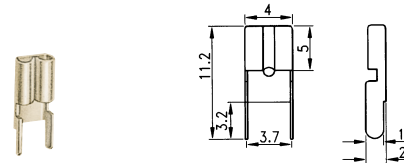

K23441
Fuse holder for K2394 ~ K2395

K23440
Fuse holder for K23937