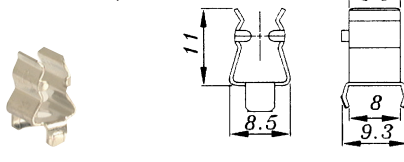

K2342
 Fuse holder (using fuse 5.2Ø x 20mm)

K234510
 Fuse holder W/cover (using fuse 5.2Ø x 20mm)
 250V 6.3A

K23421
 Fuse holder (using fuse 5.2Ø x 20mm)

K234515
 Fuse holder (using fuse 5.2Ø x 20mm)
 250V 6.3A

K234211
 Fuse holder (using fuse 5.2Ø x 20mm)

K234520 250V 8A
K234521
 Fuse holder (using fuse 6.35Ø x 31.75mm)
 mounted with
 M3 screws
 250V 10A

K23422
 Fuse holder (using fuse 6.4Ø x 31.75mm)

K234530
 Fuse holder W/O fuse (using fuse 5.2Ø x 20mm)
 250V 6.3A

K23423
 Fuse holder (using fuse 6.4Ø x 31.75mm)

K234535
 Fuse holder cover W/O fuse (for K234530)

K23430
 Fuse holder (using fuse 5.2Ø x 20mm / 6.4Ø x 31.75mm)

K234540
 Fuse holder (using fuse 6.35Ø x 31.75mm)
 300V 20A

K23441
 Fuse holder for K2394 ~ K2395

K234553
 Double fuse holder (using fuse 6.35Ø x 31.75mm)
 250V 10A
