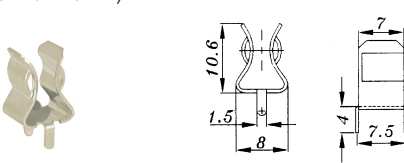

K2342
 Fuse holder (using fuse 5.2Ø x 20mm)

K234510
 Fuse holder W/cover (using fuse 5.2Ø x 20mm)
 250V 6.3A

K23421
 Fuse holder (using fuse 5.2Ø x 20mm)

K234515
 Fuse holder (using fuse 5.2Ø x 20mm)
 250V 6.3A

K234211
 Fuse holder (using fuse 5.2Ø x 20mm)

K234520 250V 8A
K234521
 Fuse holder (using fuse 6.35Ø x 31.75mm)
 mounted with
 M3 screws
 250V 10A

K23422
 Fuse holder (using fuse 6.4Ø x 31.75mm)

K234530
 Fuse holder W/O fuse (using fuse 5.2Ø x 20mm)
 250V 6.3A

K23423
 Fuse holder (using fuse 6.4Ø x 31.75mm)

K234535
 Fuse holder cover W/O fuse (for K234530)

K23430
 Fuse holder (using fuse 5.2Ø x 20mm / 6.4Ø x 31.75mm)

K234540
 Fuse holder (using fuse 6.35Ø x 31.75mm)
 300V 20A

K23441
 Fuse holder for K2394 ~ K2395

K234553
 Double fuse holder (using fuse 6.35Ø x 31.75mm)
 250V 10A
