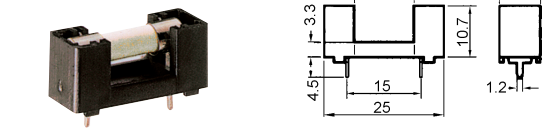

K2342
 Fuse holder (using fuse 5.2Ø x 20mm)

K234510
 Fuse holder W/cover (using fuse 5.2Ø x 20mm)
 250V 6.3A

K23421
 Fuse holder (using fuse 5.2Ø x 20mm)

K234515
 Fuse holder (using fuse 5.2Ø x 20mm)
 250V 6.3A

K234211
 Fuse holder (using fuse 5.2Ø x 20mm)

K234520 250V 8A
K234521
 Fuse holder (using fuse 6.35Ø x 31.75mm)
 mounted with
 M3 screws
 250V 10A

K23422
 Fuse holder (using fuse 6.4Ø x 31.75mm)

K234530
 Fuse holder W/O fuse (using fuse 5.2Ø x 20mm)
 250V 6.3A

K23423
 Fuse holder (using fuse 6.4Ø x 31.75mm)

K234535
 Fuse holder cover W/O fuse (for K234530)

K23430
 Fuse holder (using fuse 5.2Ø x 20mm / 6.4Ø x 31.75mm)

K234540
 Fuse holder (using fuse 6.35Ø x 31.75mm)
 300V 20A

K23441
 Fuse holder for K2394 ~ K2395

K234553
 Double fuse holder (using fuse 6.35Ø x 31.75mm)
 250V 10A
