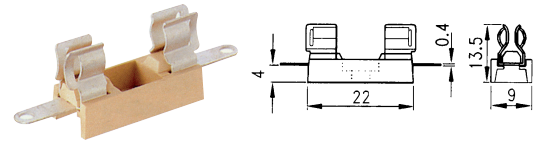

K2342
 Fuse holder (using fuse 5.2Ø x 20mm)

K234510
 Fuse holder W/cover (using fuse 5.2Ø x 20mm)
 250V 6.3A

K23421
 Fuse holder (using fuse 5.2Ø x 20mm)

K234515
 Fuse holder (using fuse 5.2Ø x 20mm)
 250V 6.3A

K234211
 Fuse holder (using fuse 5.2Ø x 20mm)

K234520 250V 8A
K234521
 Fuse holder (using fuse 6.35Ø x 31.75mm)
 mounted with
 M3 screws
 250V 10A

K23422
 Fuse holder (using fuse 6.4Ø x 31.75mm)

K234530
 Fuse holder W/O fuse (using fuse 5.2Ø x 20mm)
 250V 6.3A

K23423
 Fuse holder (using fuse 6.4Ø x 31.75mm)

K234535
 Fuse holder cover W/O fuse (for K234530)

K23430
 Fuse holder (using fuse 5.2Ø x 20mm / 6.4Ø x 31.75mm)

K234540
 Fuse holder (using fuse 6.35Ø x 31.75mm)
 300V 20A

K23441
 Fuse holder for K2394 ~ K2395

K234553
 Double fuse holder (using fuse 6.35Ø x 31.75mm)
 250V 10A
