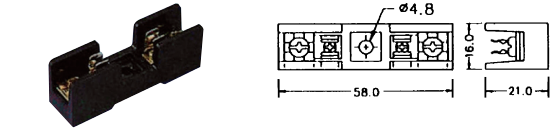

K234551
Fuse holder with lock (using fuse 6.35Ø x 31.75mm)
250V 10A

K234550
Fuse holder (using fuse 6.35Ø x 31.75mm)
250V 10A