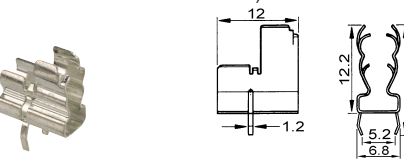

K2342
 Fuse holder (using fuse 5.2Ø x 20mm)

K234510
 Fuse holder W/cover (using fuse 5.2Ø x 20mm)
 250V 6.3A

K23421
 Fuse holder (using fuse 5.2Ø x 20mm)

K234515
 Fuse holder (using fuse 5.2Ø x 20mm)
 250V 6.3A

K234211
 Fuse holder (using fuse 5.2Ø x 20mm)

K234520 250V 8A
K234521
 Fuse holder (using fuse 6.35Ø x 31.75mm)
 mounted with
 M3 screws
 250V 10A

K23422
 Fuse holder (using fuse 6.4Ø x 31.75mm)

K234530
 Fuse holder W/O fuse (using fuse 5.2Ø x 20mm)
 250V 6.3A

K23423
 Fuse holder (using fuse 6.4Ø x 31.75mm)

K234535
 Fuse holder cover W/O fuse (for K234530)

K23430
 Fuse holder (using fuse 5.2Ø x 20mm / 6.4Ø x 31.75mm)

K234540
 Fuse holder (using fuse 6.35Ø x 31.75mm)
 300V 20A

K23441
 Fuse holder for K2394 ~ K2395

K234553
 Double fuse holder (using fuse 6.35Ø x 31.75mm)
 250V 10A
