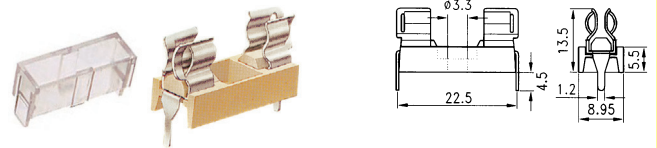

K2342
 Fuse holder (using fuse 5.2Ø x 20mm)

K234510
 Fuse holder W/cover (using fuse 5.2Ø x 20mm)
 250V 6.3A

K23421
 Fuse holder (using fuse 5.2Ø x 20mm)

K234515
 Fuse holder (using fuse 5.2Ø x 20mm)
 250V 6.3A

K234211
 Fuse holder (using fuse 5.2Ø x 20mm)

K234520 250V 8A
K234521
 Fuse holder (using fuse 6.35Ø x 31.75mm)
 mounted with
 M3 screws
 250V 10A

K23422
 Fuse holder (using fuse 6.4Ø x 31.75mm)

K234530
 Fuse holder W/O fuse (using fuse 5.2Ø x 20mm)
 250V 6.3A