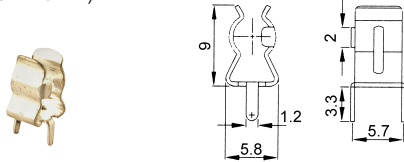

K2342
 Fuse holder (using fuse 5.2Ø x 20mm)

K234510
 Fuse holder W/cover (using fuse 5.2Ø x 20mm)
 250V 6.3A

K23421
 Fuse holder (using fuse 5.2Ø x 20mm)

K234515
 Fuse holder (using fuse 5.2Ø x 20mm)
 250V 6.3A

K234211
 Fuse holder (using fuse 5.2Ø x 20mm)

K234520 250V 8A
K234521
 Fuse holder (using fuse 6.35Ø x 31.75mm)
 mounted with
 M3 screws
 250V 10A

K23422
 Fuse holder (using fuse 6.4Ø x 31.75mm)

K234530
 Fuse holder W/O fuse (using fuse 5.2Ø x 20mm)
 250V 6.3A

K23423
 Fuse holder (using fuse 6.4Ø x 31.75mm)

K234535
 Fuse holder cover W/O fuse (for K234530)

K23430
 Fuse holder (using fuse 5.2Ø x 20mm / 6.4Ø x 31.75mm)

K234540
 Fuse holder (using fuse 6.35Ø x 31.75mm)
 300V 20A

K23441
 Fuse holder for K2394 ~ K2395

K234553
 Double fuse holder (using fuse 6.35Ø x 31.75mm)
 250V 10A
