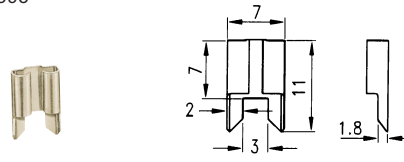

K2342
 Fuse holder (using fuse 5.2Ø x 20mm)

K234510
 Fuse holder W/cover (using fuse 5.2Ø x 20mm)
 250V 6.3A

K23421
 Fuse holder (using fuse 5.2Ø x 20mm)

K234515
 Fuse holder (using fuse 5.2Ø x 20mm)
 250V 6.3A

K234211
 Fuse holder (using fuse 5.2Ø x 20mm)

K234520 250V 8A
K234521
 Fuse holder (using fuse 6.35Ø x 31.75mm)
 mounted with
 M3 screws
 250V 10A

K23422
 Fuse holder (using fuse 6.4Ø x 31.75mm)

K234530
 Fuse holder W/O fuse (using fuse 5.2Ø x 20mm)
 250V 6.3A

K23423
 Fuse holder (using fuse 6.4Ø x 31.75mm)

K234535
 Fuse holder cover W/O fuse (for K234530)

K23430
 Fuse holder (using fuse 5.2Ø x 20mm / 6.4Ø x 31.75mm)

K234540
 Fuse holder (using fuse 6.35Ø x 31.75mm)
 300V 20A

K23441
 Fuse holder for K2394 ~ K2395

K234553
 Double fuse holder (using fuse 6.35Ø x 31.75mm)
 250V 10A
