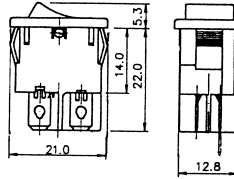

B1149
3P illuminated rocker switch
(SPST) on-off
125V 10A (250V 6A)

B127A
4P illuminated rocker switch
(DPST) on-off
250V 10A

B127B
6P illuminated rocker switch
(DPDT) on-on
250V 10A

B1150
3P illuminated rocker switch
(SPST) on-off
125V 10A (250V 5A)

B128B
6P illuminated rocker switch
(DPST) on-off
250V 10A

B1151
4P illuminated rocker switch
(DPST) on-off
125V 10A (250V 5A)

B12912
4P illuminated rocker switch
(DPST) on-off
125V 10A (250V 6A)

B1202
3P illuminated rocker switch
(SPST) on-off
125V 16A (250V 16A)

B1292
4P illuminated rocker switch
(DPST) on-off
125V 16A (250V 10A)

B1203
3P illuminated rocker switch
(SPST) on-off
125V 16A (250V 16A)

B1293
4P illuminated rocker switch
(DPST) on-off
125V 16A (250V 10A)