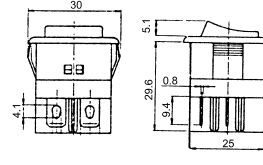

B1292
4P illuminated rocker switch
(DPST) on-off
125V 16A (250V 10A)