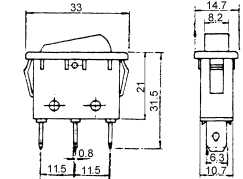

B120E
3P illuminated rocker switch
(SPST) on-off
250V 10A