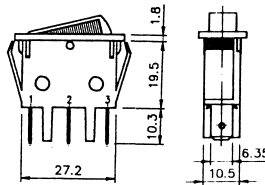

B1149
3P illuminated rocker switch
(SPST) on-off
125V 10A (250V 6A)

B127A
4P illuminated rocker switch
(DPST) on-off
250V 10A

B127B
6P illuminated rocker switch
(DPDT) on-on
250V 10A

B1150
3P illuminated rocker switch
(SPST) on-off
125V 10A (250V 5A)

B128B
6P illuminated rocker switch
(DPST) on-off
250V 10A

B1151
4P illuminated rocker switch
(DPST) on-off
125V 10A (250V 5A)

B12912
4P illuminated rocker switch
(DPST) on-off
125V 10A (250V 6A)

B1202
3P illuminated rocker switch
(SPST) on-off
125V 16A (250V 16A)

B1292
4P illuminated rocker switch
(DPST) on-off
125V 16A (250V 10A)

B1203
3P illuminated rocker switch
(SPST) on-off
125V 16A (250V 16A)

B1293
4P illuminated rocker switch
(DPST) on-off
125V 16A (250V 10A)