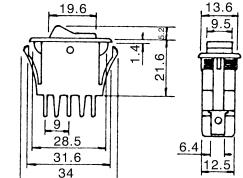

B128B
6P illuminated rocker switch
(DPST) on-off
250V 10A

B1151
4P illuminated rocker switch
(DPST) on-off
125V 10A (250V 5A)

B12912
4P illuminated rocker switch
(DPST) on-off
125V 10A (250V 6A)

B1202
3P illuminated rocker switch
(SPST) on-off
125V 16A (250V 16A)

B1292
4P illuminated rocker switch
(DPST) on-off
125V 16A (250V 10A)

B1203
3P illuminated rocker switch
(SPST) on-off
125V 16A (250V 16A)

B1293
4P illuminated rocker switch
(DPST) on-off
125V 16A (250V 10A)

B1205
3P illuminated timer switch
(SPST) on-off
125V 16A (250V 10A)

Minutes :
A: 30 minutes
B: 60 minutes
C: 120 minutes
D: 240 minutes

B1294
3P illuminated rocker switch
(SPST) on-off
125V 16A (250V 10A)

B120C
3P illuminated rocker switch
(SPST) on-off
250V 10A

B1295
3P illuminated rocker switch
(SPST) on-off
125V 16A (250V 10A)

B120E
3P illuminated rocker switch
(SPST) on-off
250V 10A

B1296
4P illuminated rocker switch
(DPST) on-off
125V 8A (250V 8A)