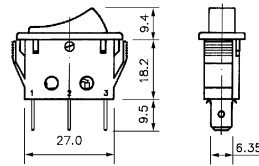

B1149
3P illuminated rocker switch
(SPST) on-off
125V 10A (250V 6A)

B127A
4P illuminated rocker switch
(DPST) on-off
250V 10A

B127B
6P illuminated rocker switch
(DPDT) on-on
250V 10A

B1150
3P illuminated rocker switch
(SPST) on-off
125V 10A (250V 5A)

B128B
6P illuminated rocker switch
(DPST) on-off
250V 10A

B1151
4P illuminated rocker switch
(DPST) on-off
125V 10A (250V 5A)

B12912
4P illuminated rocker switch
(DPST) on-off
125V 10A (250V 6A)

B1202
3P illuminated rocker switch
(SPST) on-off
125V 16A (250V 16A)

B1292
4P illuminated rocker switch
(DPST) on-off
125V 16A (250V 10A)

B1203
3P illuminated rocker switch
(SPST) on-off
125V 16A (250V 16A)

B1293
4P illuminated rocker switch
(DPST) on-off
125V 16A (250V 10A)