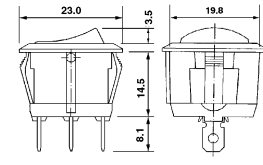

B1294
3P illuminated rocker switch
(SPST) on-off
125V 16A (250V 10A)