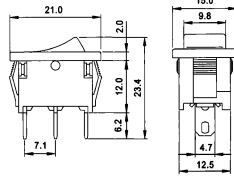

B1149
3P illuminated rocker switch
(SPST) on-off
125V 10A (250V 6A)

B127A
4P illuminated rocker switch
(DPST) on-off
250V 10A

B127B
6P illuminated rocker switch
(DPDT) on-on
250V 10A

B1150
3P illuminated rocker switch
(SPST) on-off
125V 10A (250V 5A)