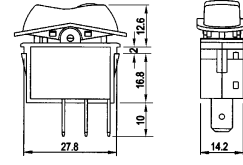

B1205
3P illuminated timer switch
(SPST) on-off
125V 16A (250V 10A)

Minutes :
A: 30 minutes
B: 60 minutes
C: 120 minutes
D: 240 minutes