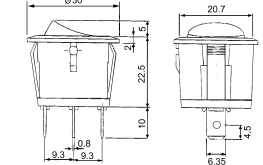

B120C
3P illuminated rocker switch
(SPST) on-off
250V 10A

B1295
3P illuminated rocker switch
(SPST) on-off
125V 16A (250V 10A)

B120E
3P illuminated rocker switch
(SPST) on-off
250V 10A

B1296
4P illuminated rocker switch
(DPST) on-off
125V 8A (250V 8A)