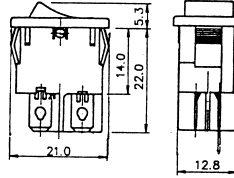

B1149
3P illuminated rocker switch
(SPST) on-off
125V 10A (250V 6A)

B127A
4P illuminated rocker switch
(DPST) on-off
250V 10A

B127B
6P illuminated rocker switch
(DPDT) on-on
250V 10A

B1150
3P illuminated rocker switch
(SPST) on-off
125V 10A (250V 5A)

B128B
6P illuminated rocker switch
(DPST) on-off
250V 10A

B1151
4P illuminated rocker switch
(DPST) on-off
125V 10A (250V 5A)

B12912
4P illuminated rocker switch
(DPST) on-off
125V 10A (250V 6A)

B1202
3P illuminated rocker switch
(SPST) on-off
125V 16A (250V 16A)

B1292
4P illuminated rocker switch
(DPST) on-off
125V 16A (250V 10A)

B1203
3P illuminated rocker switch
(SPST) on-off
125V 16A (250V 16A)

B1293
4P illuminated rocker switch
(DPST) on-off
125V 16A (250V 10A)