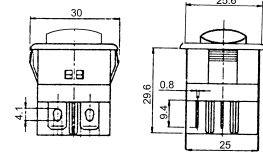

B1293
4P illuminated rocker switch
(DPST) on-off
125V 16A (250V 10A)