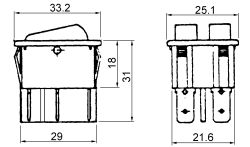

B128B
6P illuminated rocker switch
(DPST) on-off
250V 10A