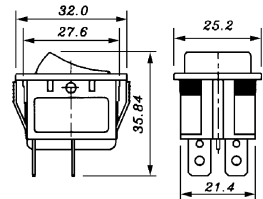

B1149
3P illuminated rocker switch
(SPST) on-off
125V 10A (250V 6A)

B127A
4P illuminated rocker switch
(DPST) on-off
250V 10A

B127B
6P illuminated rocker switch
(DPDT) on-on
250V 10A

B1150
3P illuminated rocker switch
(SPST) on-off
125V 10A (250V 5A)

B128B
6P illuminated rocker switch
(DPST) on-off
250V 10A

B1151
4P illuminated rocker switch
(DPST) on-off
125V 10A (250V 5A)

B12912
4P illuminated rocker switch
(DPST) on-off
125V 10A (250V 6A)

B1202
3P illuminated rocker switch
(SPST) on-off
125V 16A (250V 16A)

B1292
4P illuminated rocker switch
(DPST) on-off
125V 16A (250V 10A)

B1203
3P illuminated rocker switch
(SPST) on-off
125V 16A (250V 16A)

B1293
4P illuminated rocker switch
(DPST) on-off
125V 16A (250V 10A)