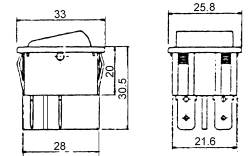

B1149
3P illuminated rocker switch
(SPST) on-off
125V 10A (250V 6A)

B127A
4P illuminated rocker switch
(DPST) on-off
250V 10A

B127B
6P illuminated rocker switch
(DPDT) on-on
250V 10A

B1150
3P illuminated rocker switch
(SPST) on-off
125V 10A (250V 5A)