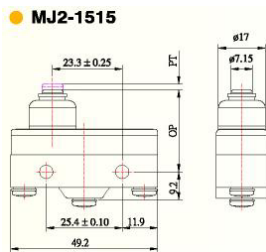

MJ2-1515 Micro switch, plastic body, IP67
MJ2-1515P Micro switch, phenolic body, IP67